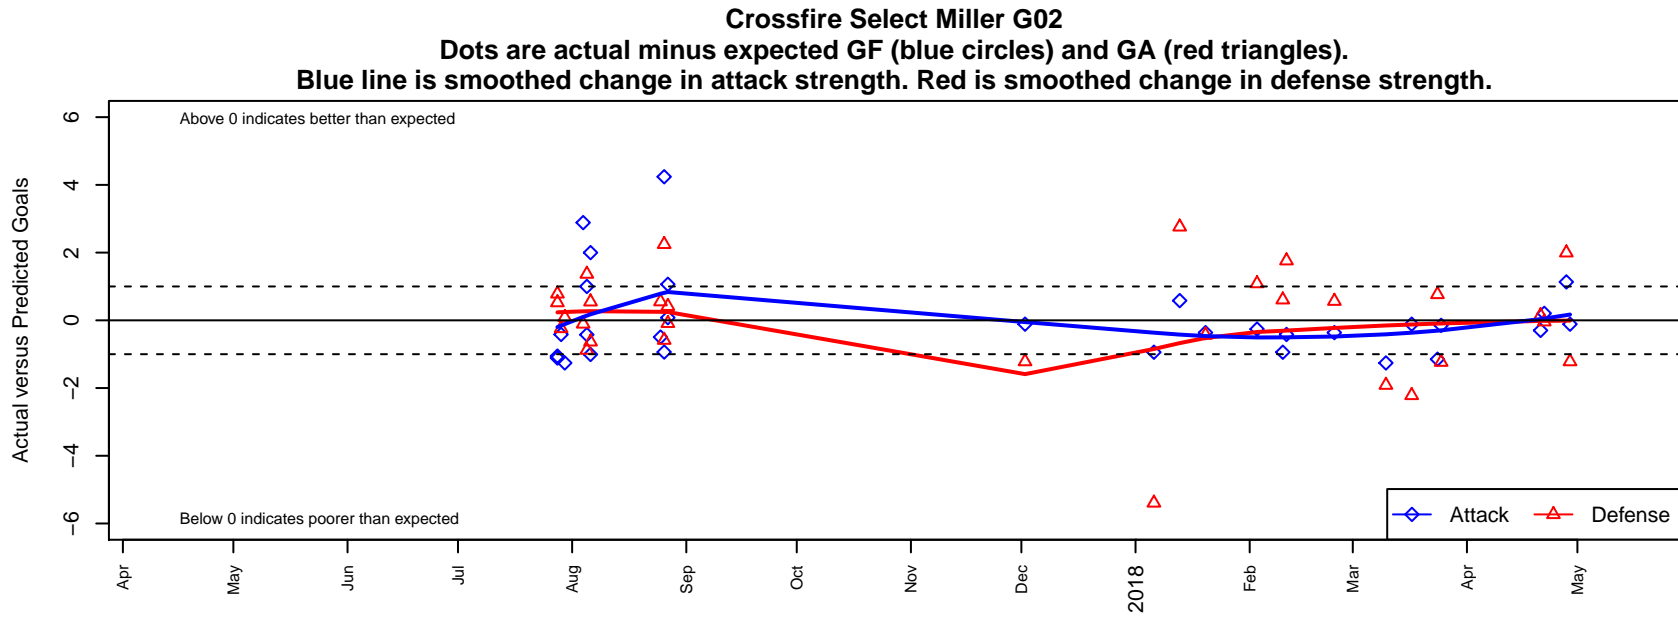

**attack and defense variance (black dot)
relative to other teams
and top 10 in region**

**attack and defense rating
relative to others at age
and all opponents in last 13 months**

Crossfire Select Miller G02

Crossfire Select
Redmond, WA
G02 total strength=1282
attack=6.71 defense=4.21
fall league = NPSL Div 1 (02) U16

alt names used:
Crossfire Select G02 Miller
Crossfire Select G02–Miller
Crossfire Select Miller G02
Crossfire Select G02 Miller
Crossfire Select G02 Miller

Venues played:
2017 Crossfire Select U16 Gold
2017 Mt Hood Challenge U16 Gold
2017 River Jam Copa U15–16
2017 NPSL Division 1 (02) U16
2017 WYS Presidents Cup G02 Division 2