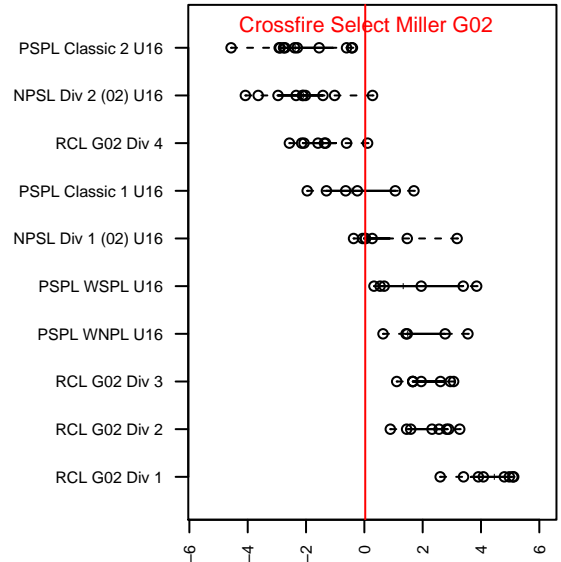

**attack and defense rating
relative to others at age
and all opponents in last 13 months**